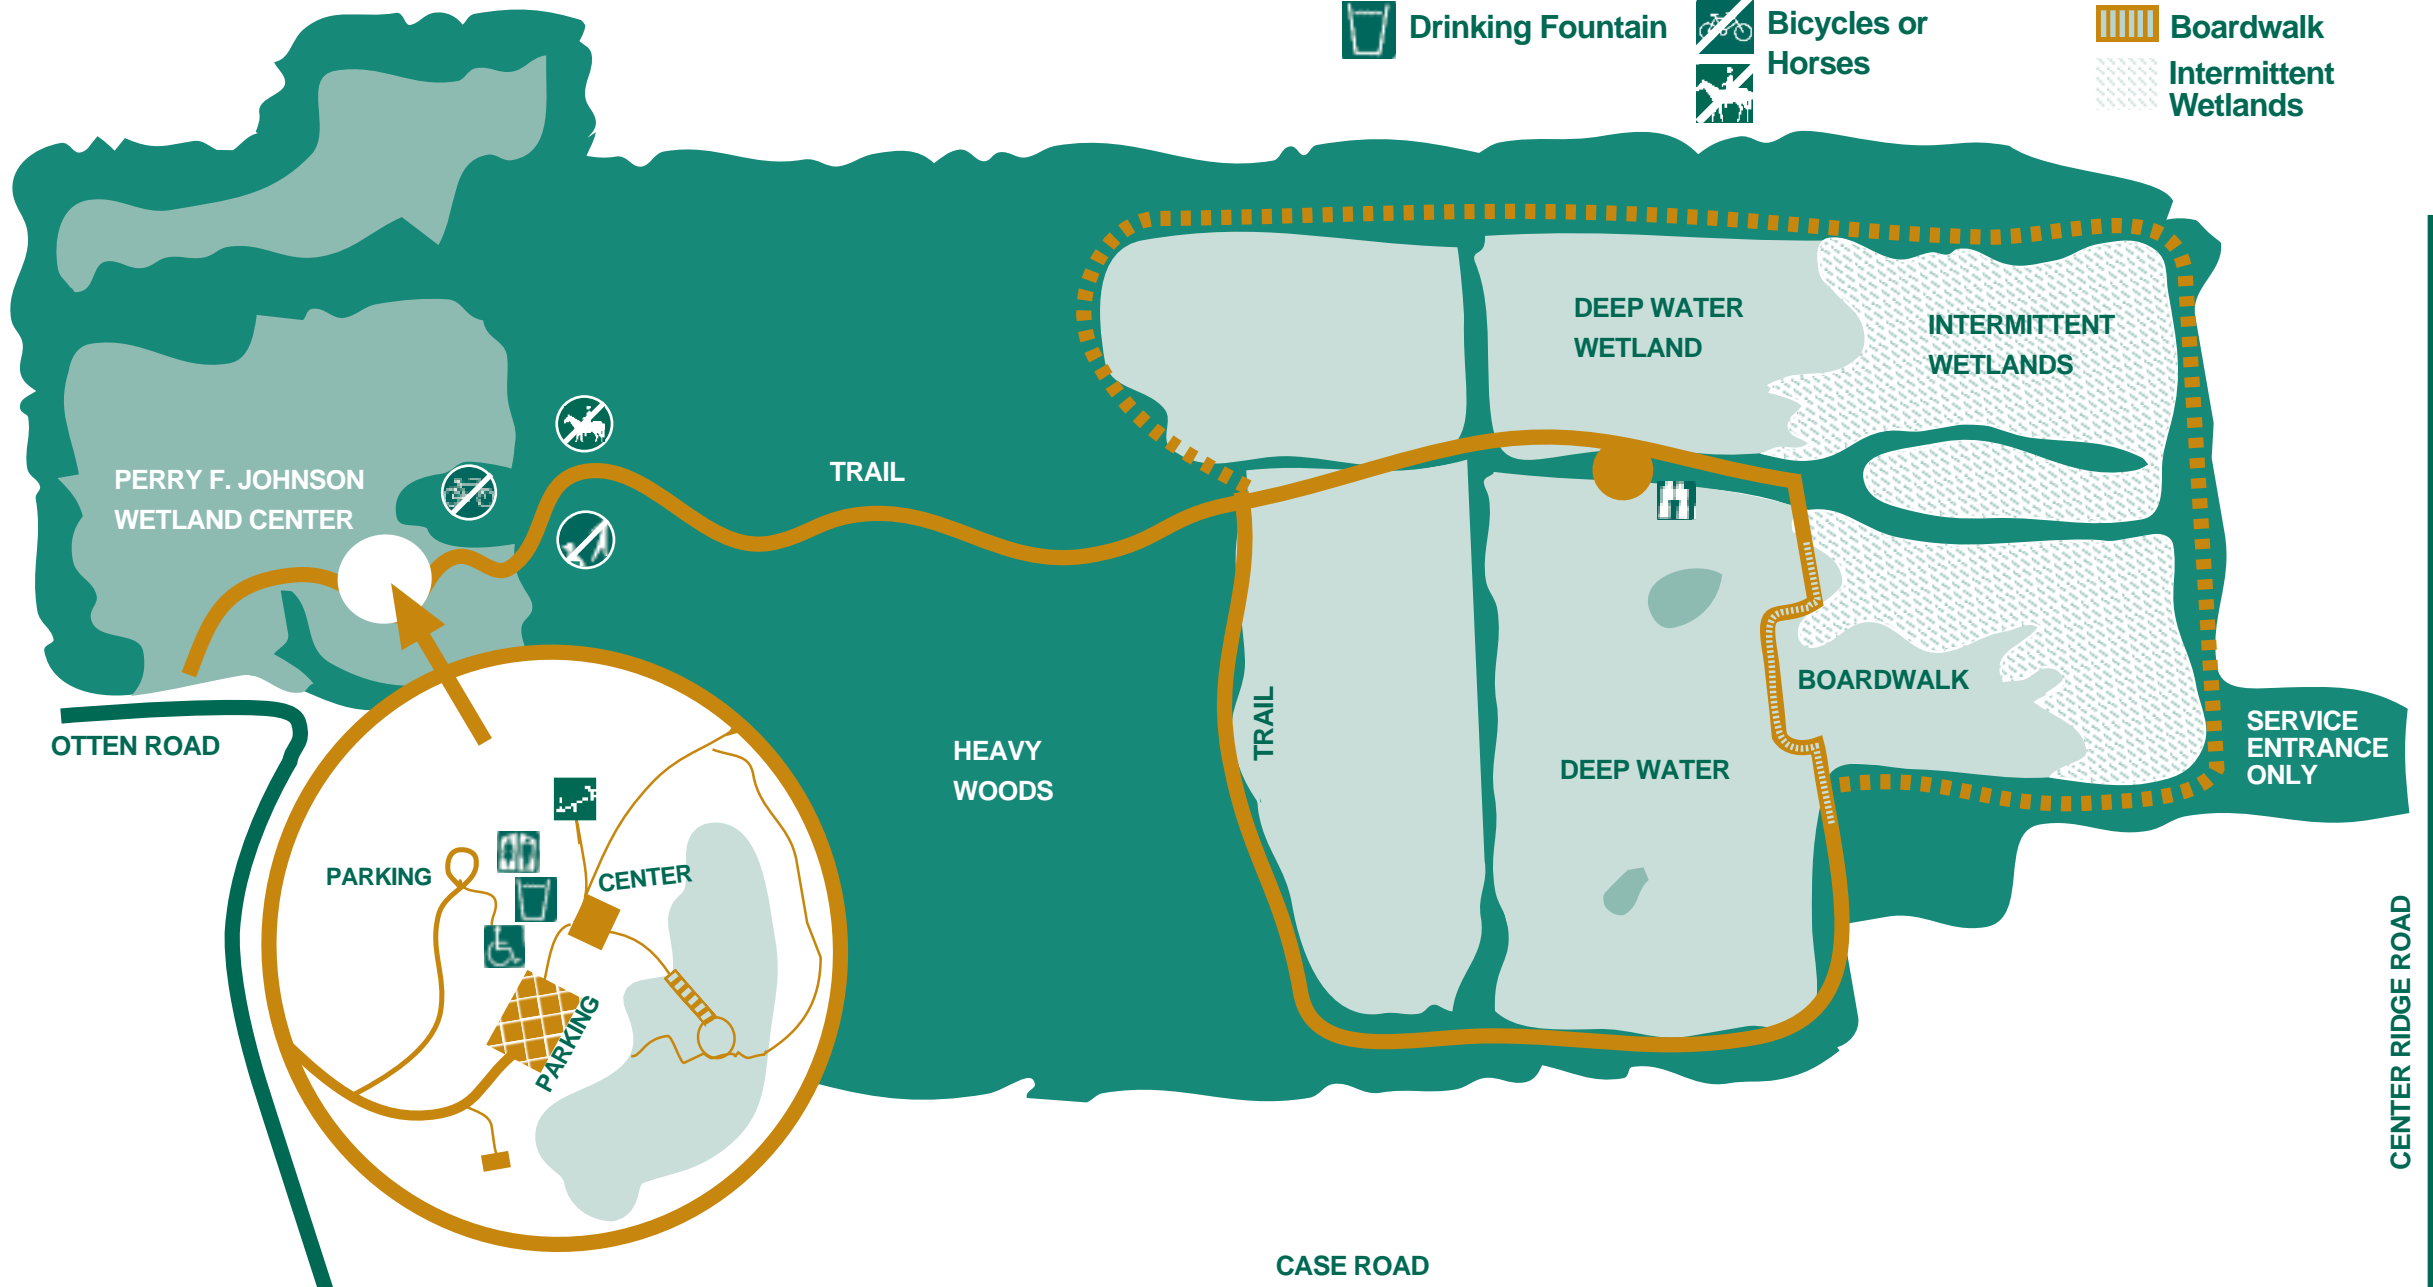

# TRAILS

- Stone Trail
- Dike

# SYMBOLS

- |                   |                       |           |
|-------------------|-----------------------|-----------|
| Restrooms         | Parking               | Forest    |
| Telephone         | Observation Mound     | Meadow    |
| Playground        | No Pets               | Wetlands  |
| Drinking Fountain | Bicycles or Horses    | Boardwalk |
|                   | Intermittent Wetlands |           |

# SANDY RIDGE RESERVATION