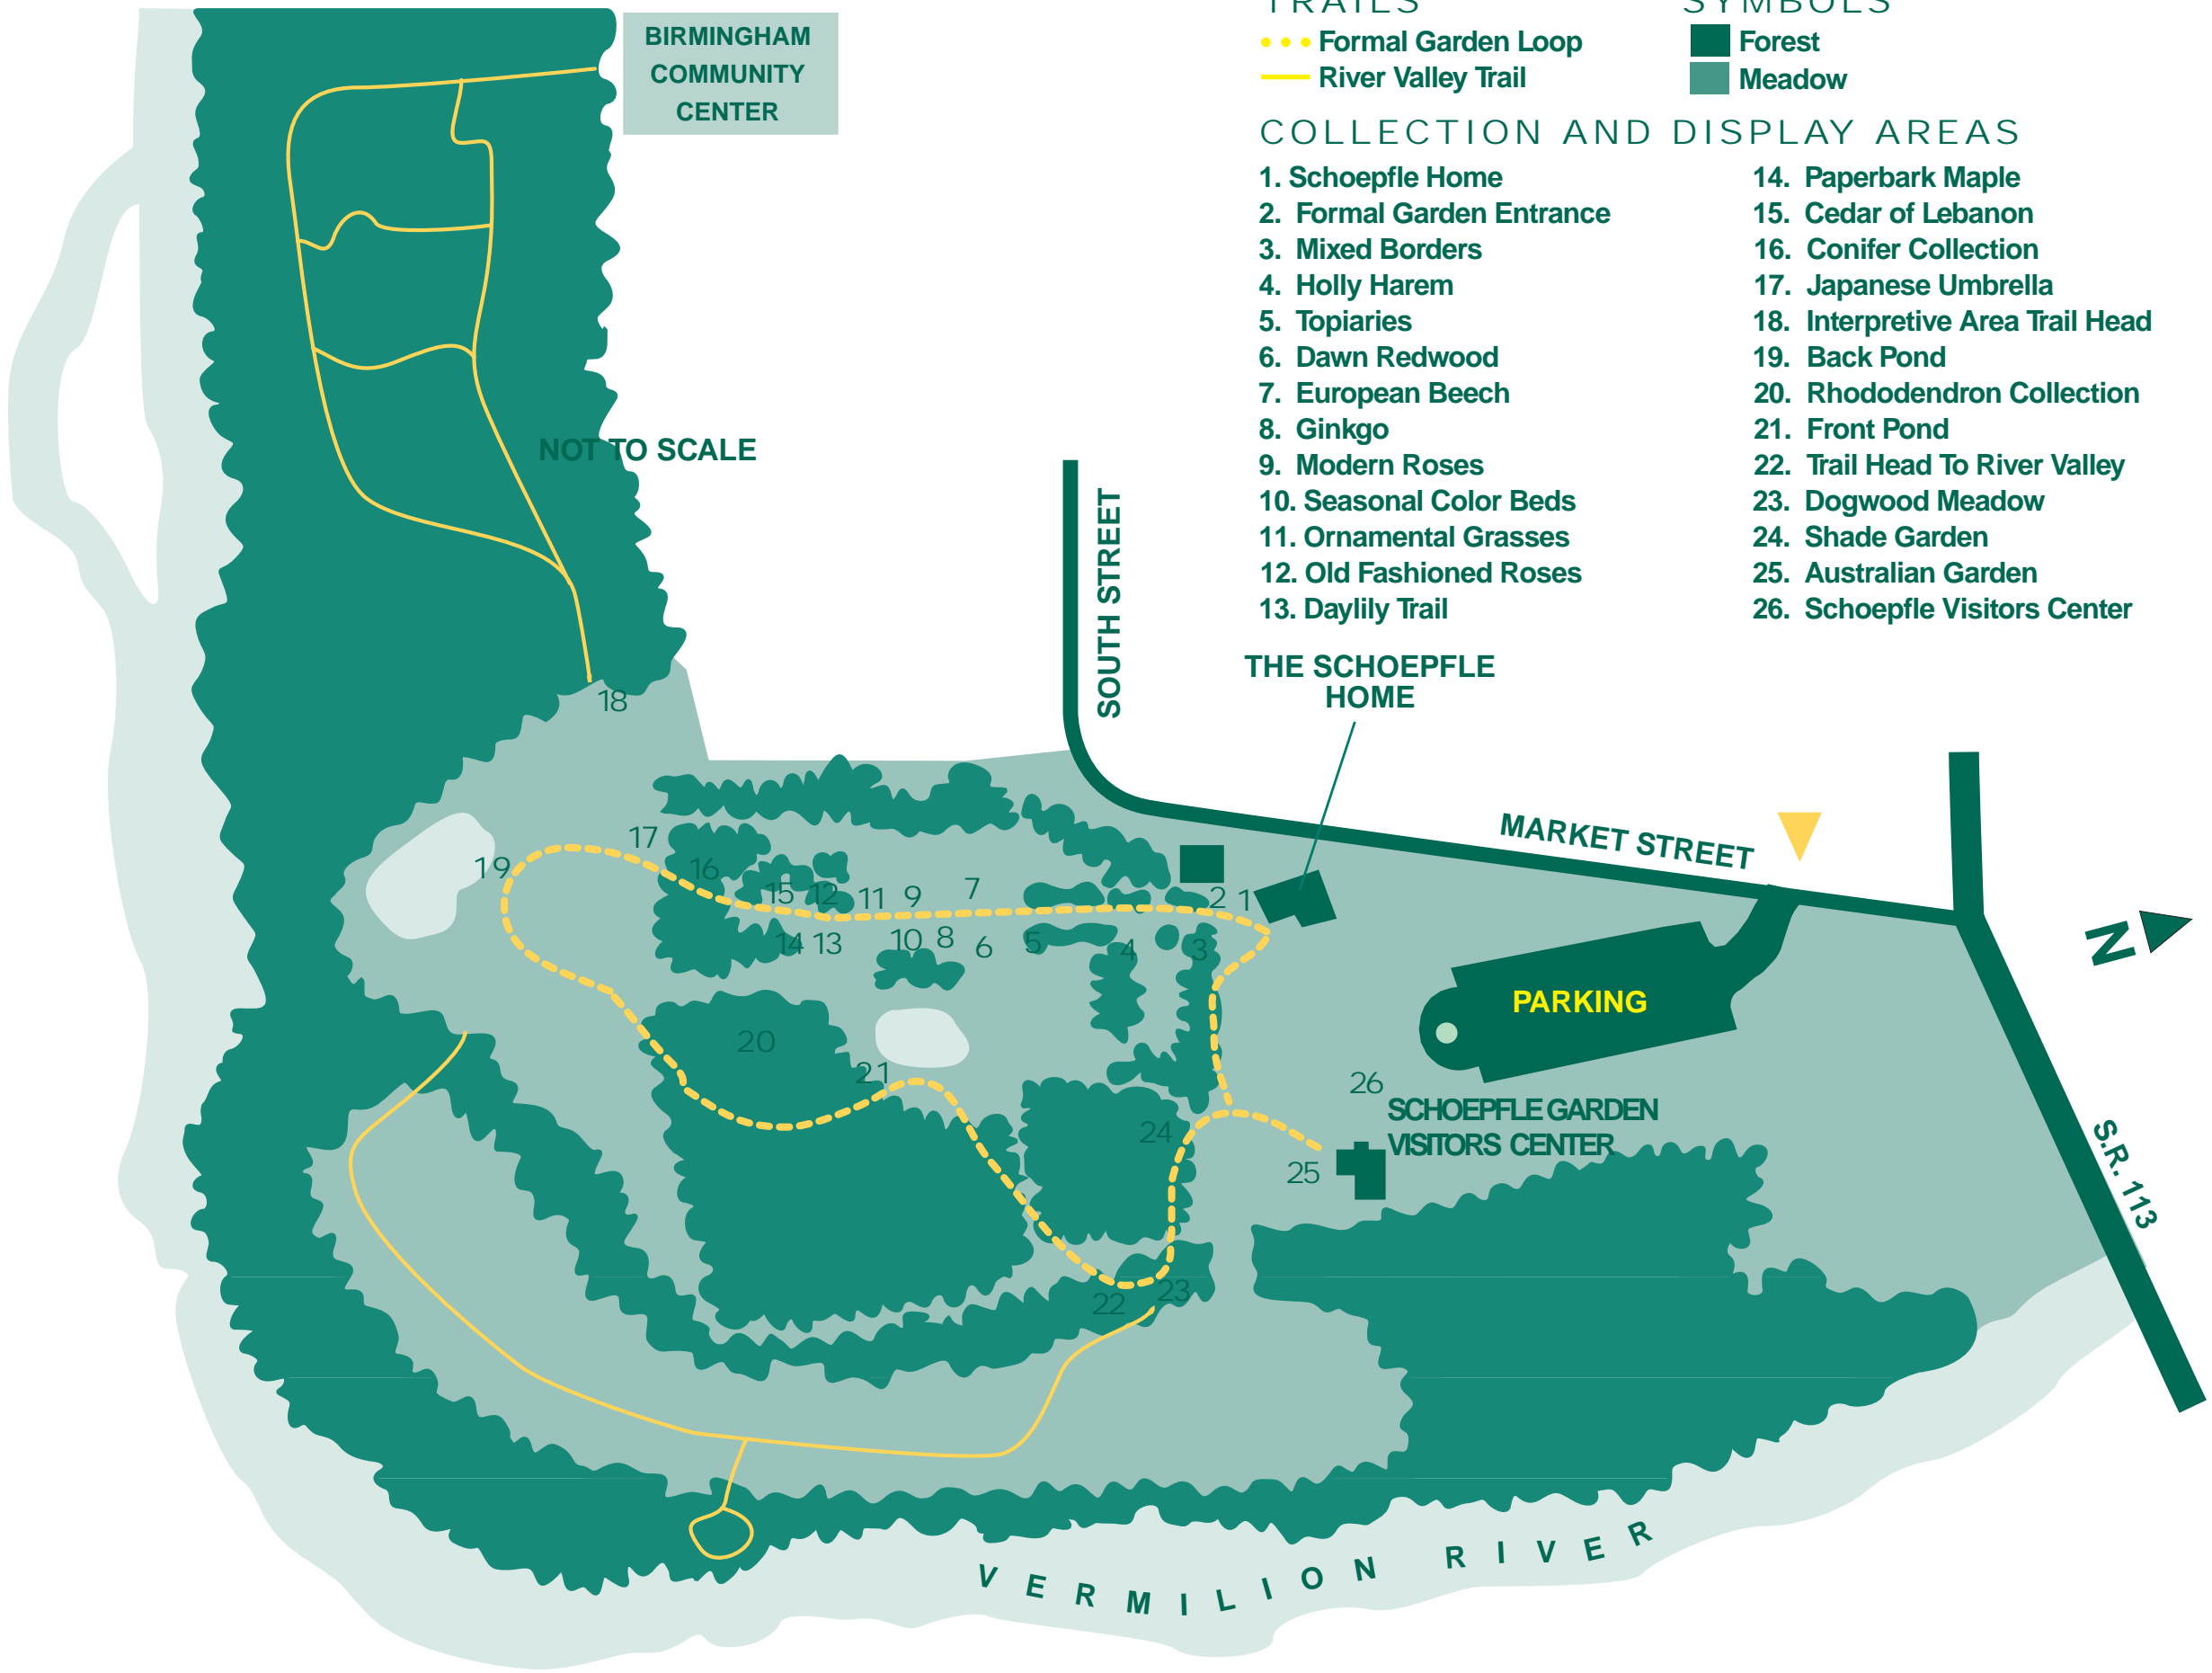

TRAILS

- Formal Garden Loop
- River Valley Trail

SYMBOLS

- Forest
- Meadow

COLLECTION AND DISPLAY AREAS

- Schoepfle Home
- Formal Garden Entrance
- Mixed Borders
- Holly Harem
- Topiaries
- Dawn Redwood
- European Beech
- Ginkgo
- Modern Roses
- Seasonal Color Beds
- Ornamental Grasses
- Old Fashioned Roses
- Daylily Trail
- Paperbark Maple
- Cedar of Lebanon
- Conifer Collection
- Japanese Umbrella
- Interpretive Area Trail Head
- Back Pond
- Rhododendron Collection
- Front Pond
- Trail Head To River Valley
- Dogwood Meadow
- Shade Garden
- Australian Garden
- Schoepfle Visitors Center

BIRMINGHAM
COMMUNITY
CENTER

NOT TO SCALE

SOUTH STREET

THE SCHOEPFLE
HOME

MARKET STREET

PARKING

SCHOEPFLE GARDEN
VISITORS CENTER

N

S.R. 113

V E R M I L I O N R I V E R