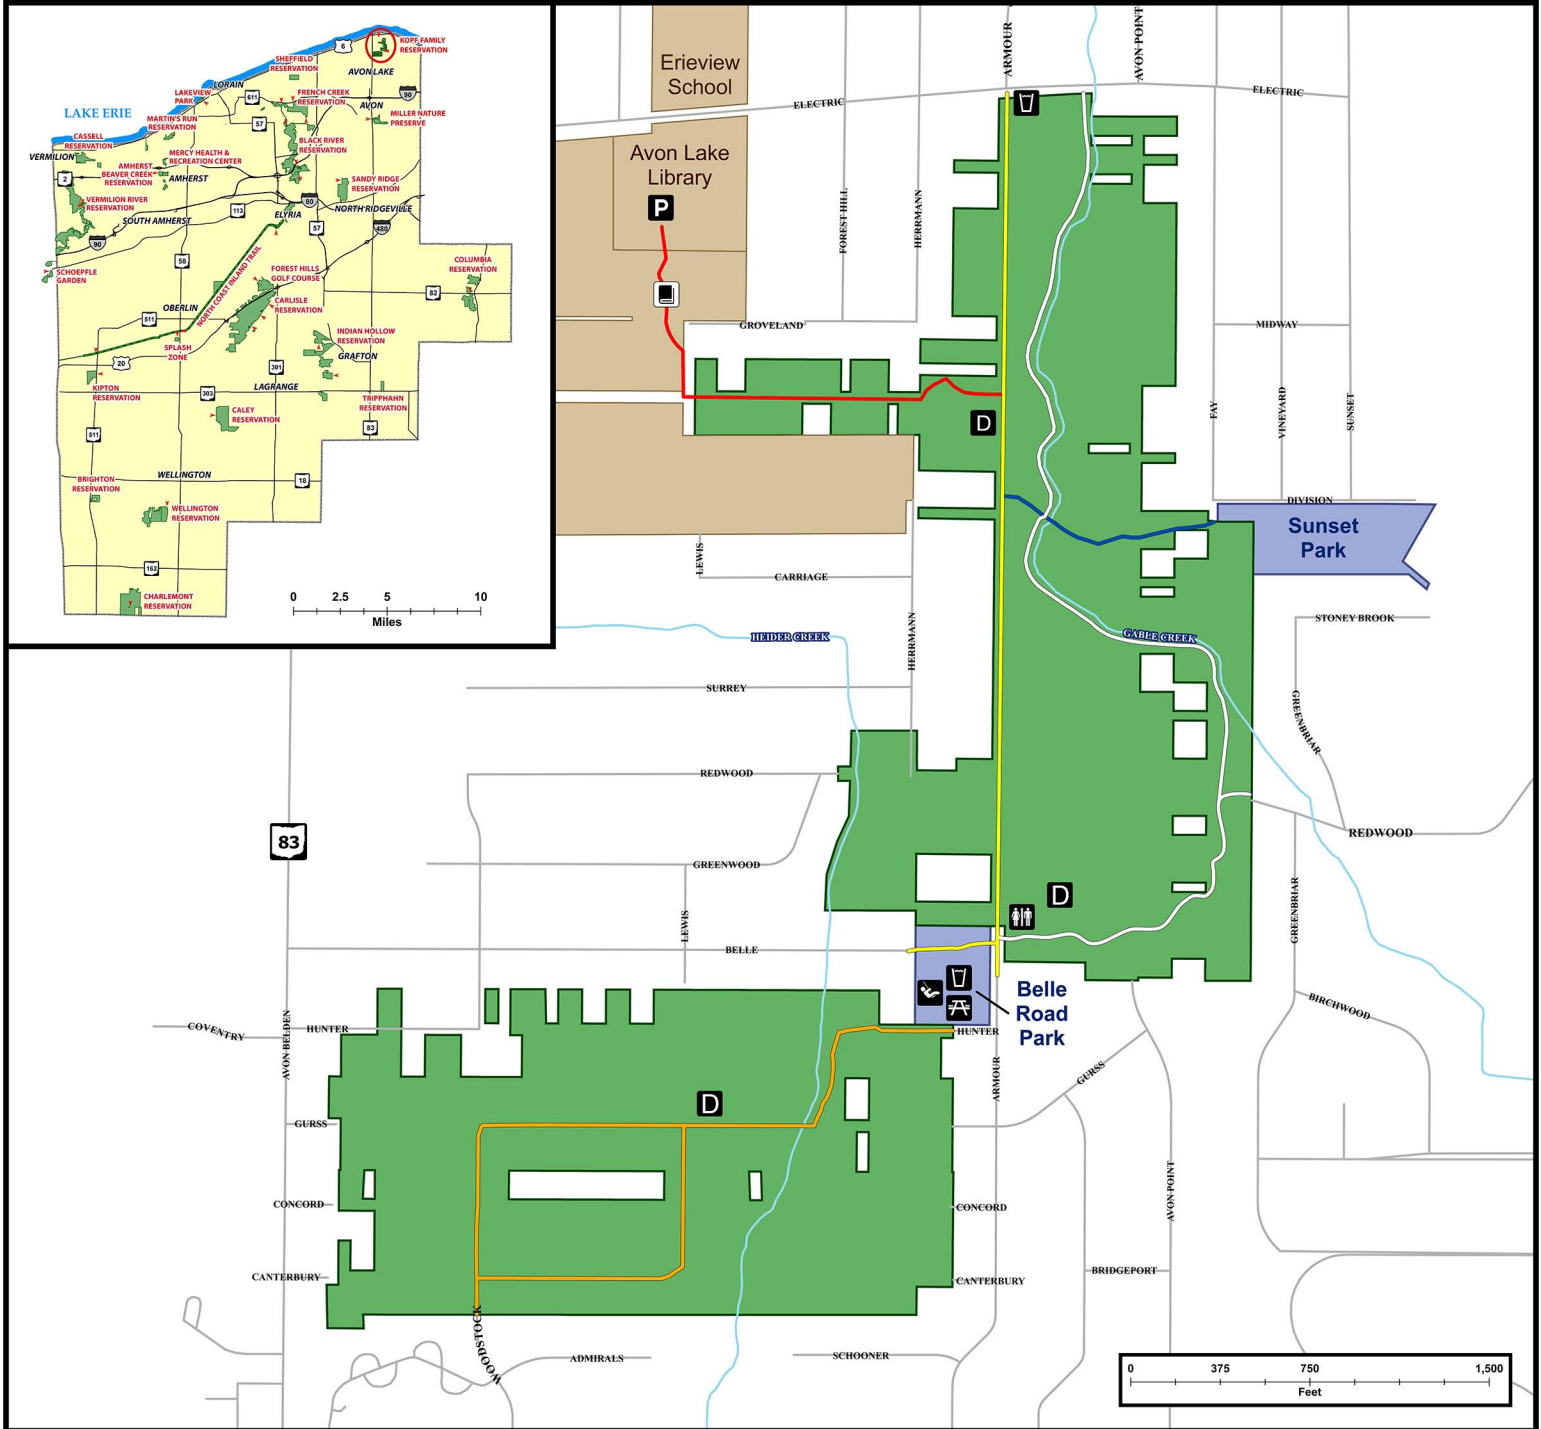

KOPF FAMILY RESERVATION

Visit us at www.metroparks.cc

TRAILS

- Armour Trail - 0.75 miles
- South Loop Trail - 0.86 miles
- Gable Creek Trail - 1 mile
- Library Connector - 0.4 miles
- Sunset Connector - 0.2 miles

LAND

- City Park
- Kopf Family Reservation

SYMBOLS

- Picnic Tables
- Water Fountain
- Playground
- Restrooms
- Deer Enclosure
- Parking
- Storybook Trail