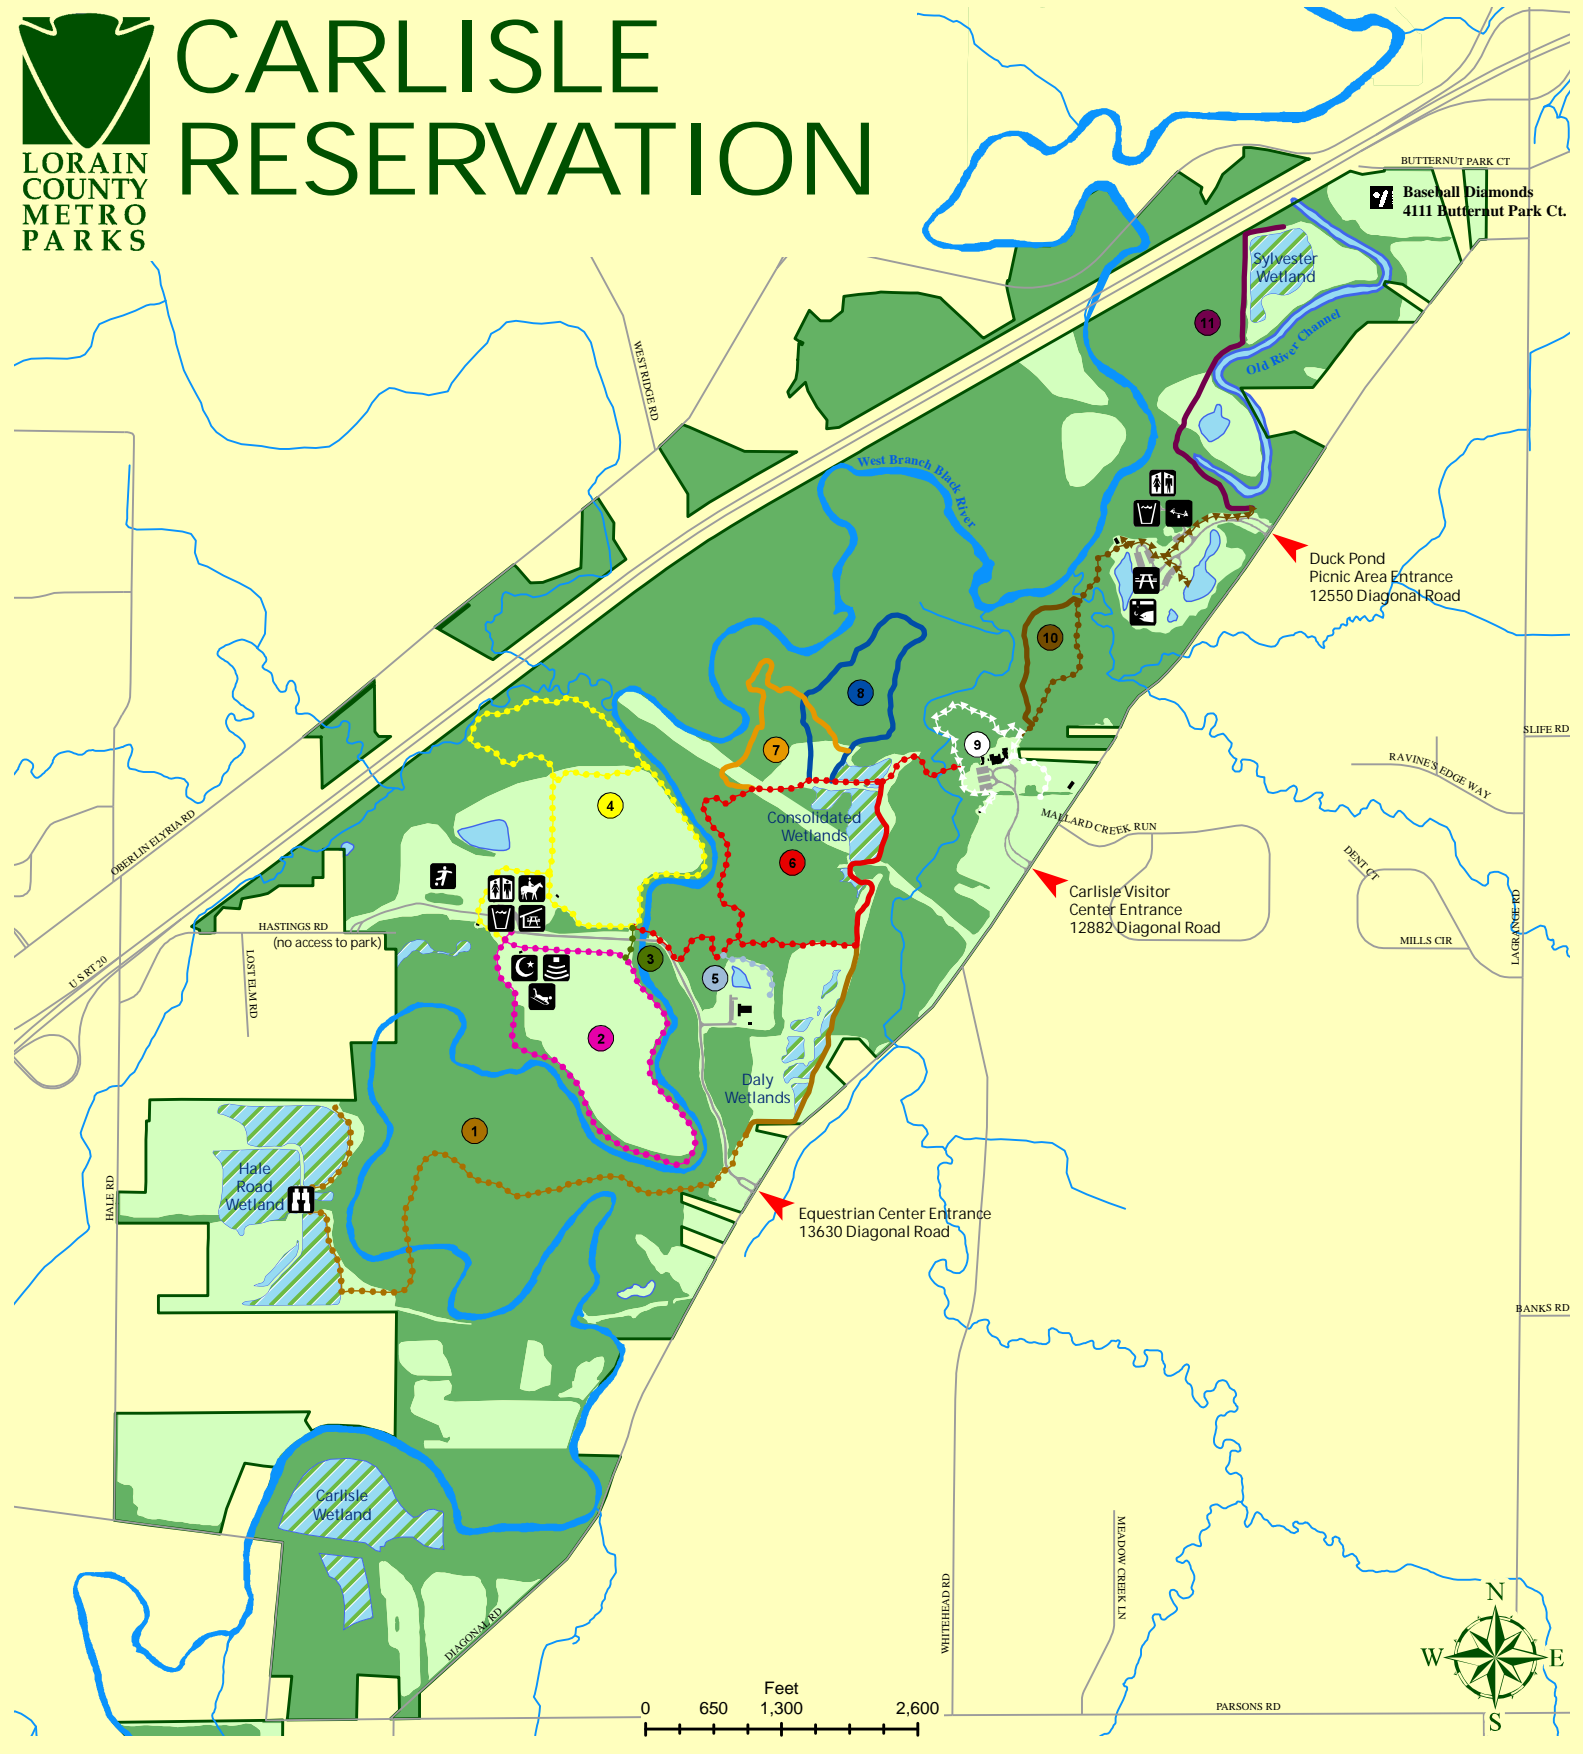

CARLISLE RESERVATION

TRAILS			LAND COVER		SYMBOLS		
1 Hale Road Loop	5 Central Maintenance Connector	9 Short Loop Trail	Forest	Amphitheater	Picnic Area	Restroom	
2 Southern Loop Horse Trail	6 Meadow Loop Trail	10 Deer Run Trail	Open/Field	Drinking Fountain	Picnic Shelter	Riding Ring	
3 North/South Loop Trails Connector	7 Sugar Loop Trail	11 Carlisle Bottoms Trail	Pond	Observation Mound	Pier	Soccer Field	
4 Northern Loop Horse Trail	8 Big Woods Trail		Wetland	Observatory	Playground	Sledding Hill	