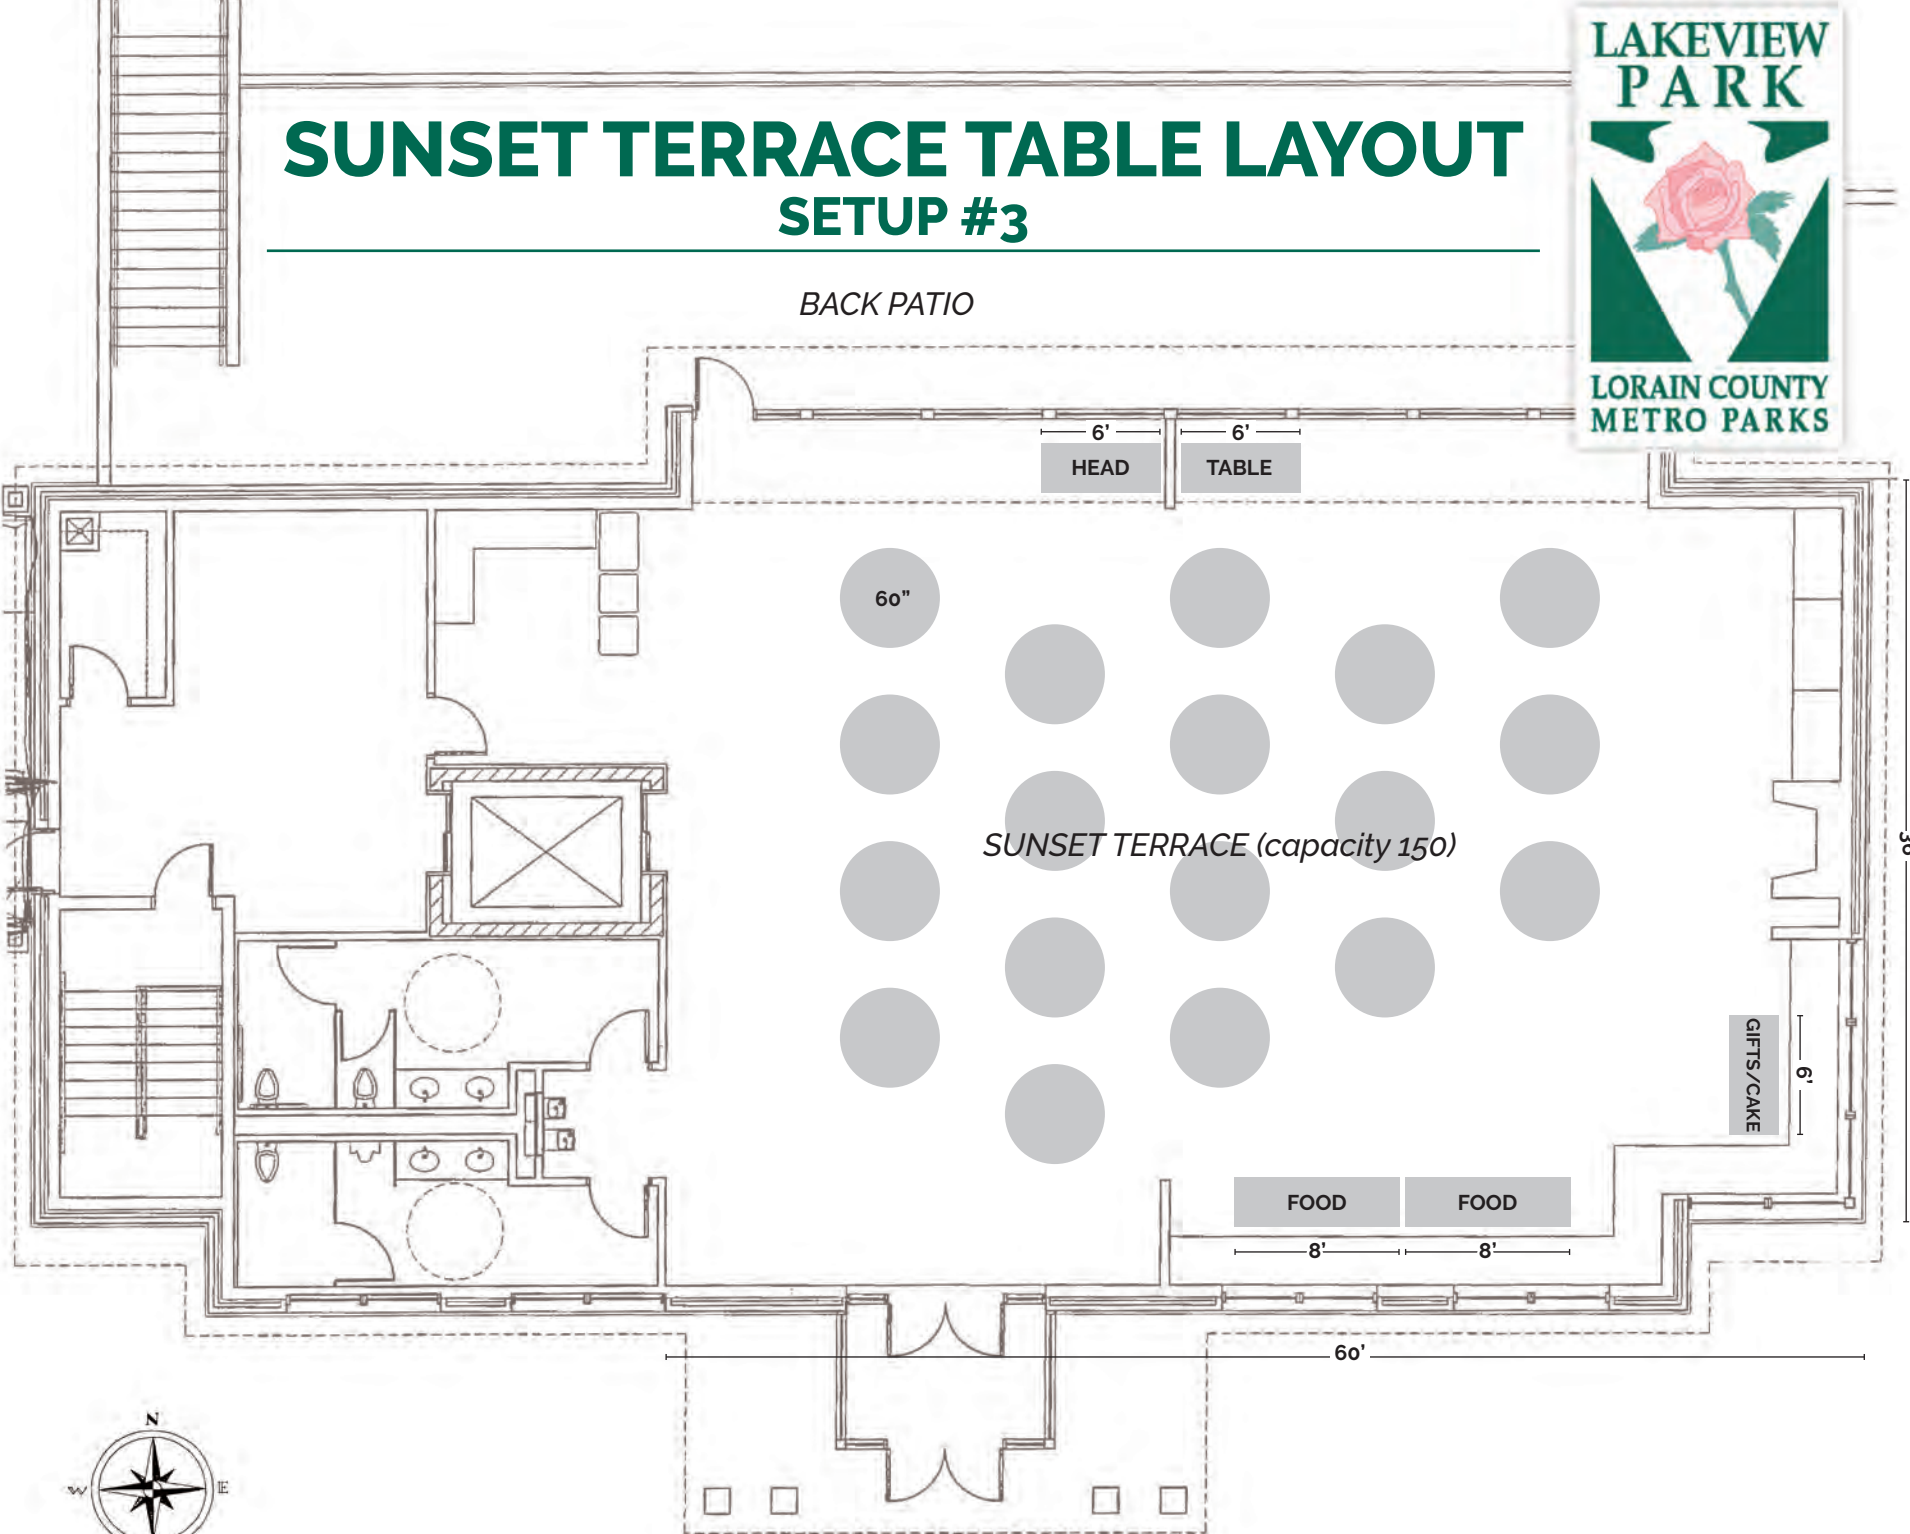

MAIN ENTRANCE

SUNSET TERRACE TABLE LAYOUT SETUP #3

LAKEVIEW
PARK

LORAIN COUNTY
METRO PARKS

BACK PATIO

6'
HEAD

6'
TABLE

60"

SUNSET TERRACE (capacity 150)

GIFTS/CAKE

6'

FOOD

FOOD

8'

8'

60'

36'

MAIN ENTRANCE

SUNSET TERRACE TABLE LAYOUT SETUP #4

LAKEVIEW
PARK

LORAIN COUNTY
METRO PARKS

BACK PATIO

60"

SUNSET TERRACE (capacity 150)

FOOD

8'

8'

60'

36'

MAIN ENTRANCE