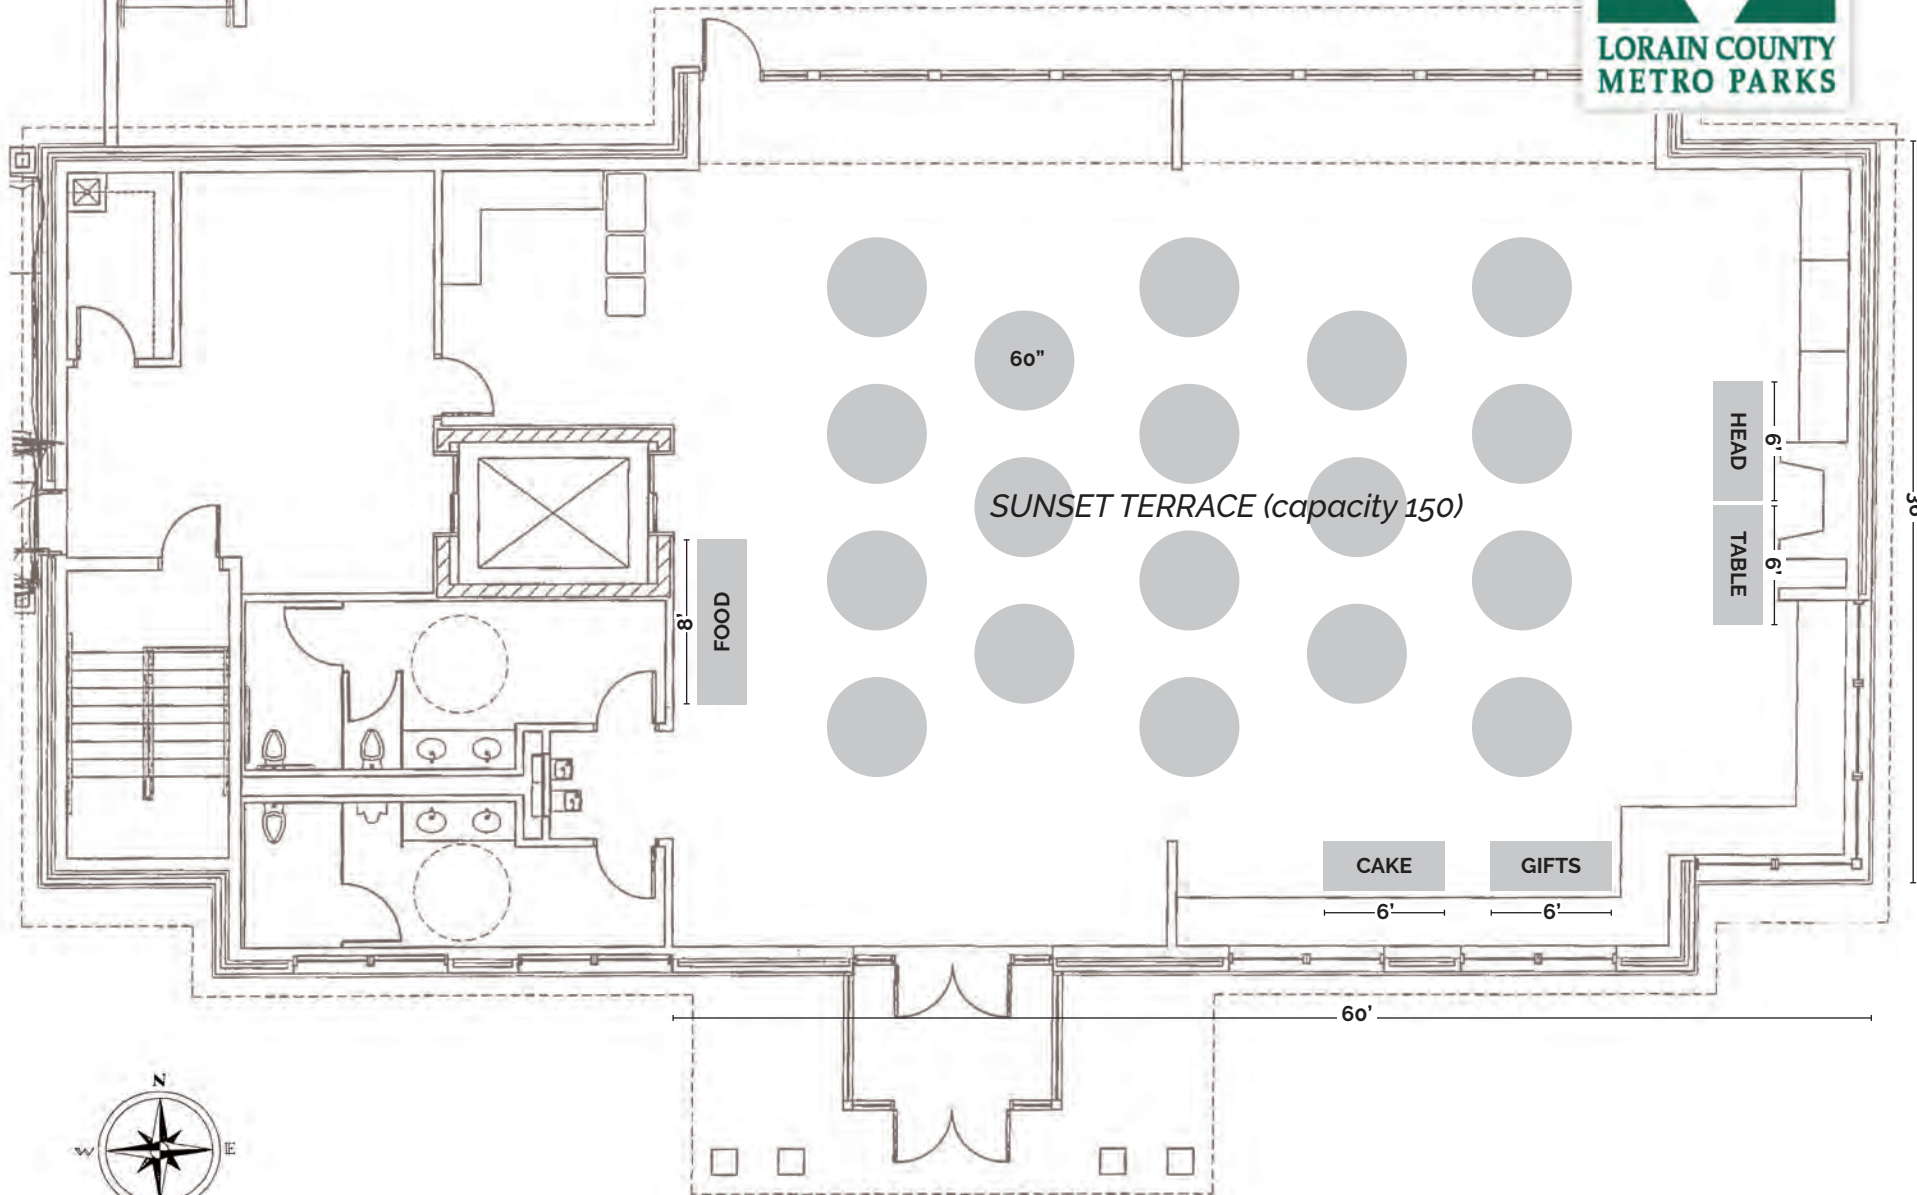

6' GIFTS

60'

36'

MAIN ENTRANCE

SUNSET TERRACE TABLE LAYOUT SETUP #2

LAKEVIEW
PARK

LORAIN COUNTY
METRO PARKS

BACK PATIO

MAIN ENTRANCE

SUNSET TERRACE TABLE LAYOUT SETUP #3

LAKEVIEW
PARK

LORAIN COUNTY
METRO PARKS

BACK PATIO

6'
HEAD

6'
TABLE

60"

36'

MAIN ENTRANCE

SUNSET TERRACE TABLE LAYOUT SETUP #4

LAKEVIEW
PARK

LORAIN COUNTY
METRO PARKS

BACK PATIO

60"

SUNSET TERRACE (capacity 150)

FOOD

8'

8'

60'

36'

MAIN ENTRANCE