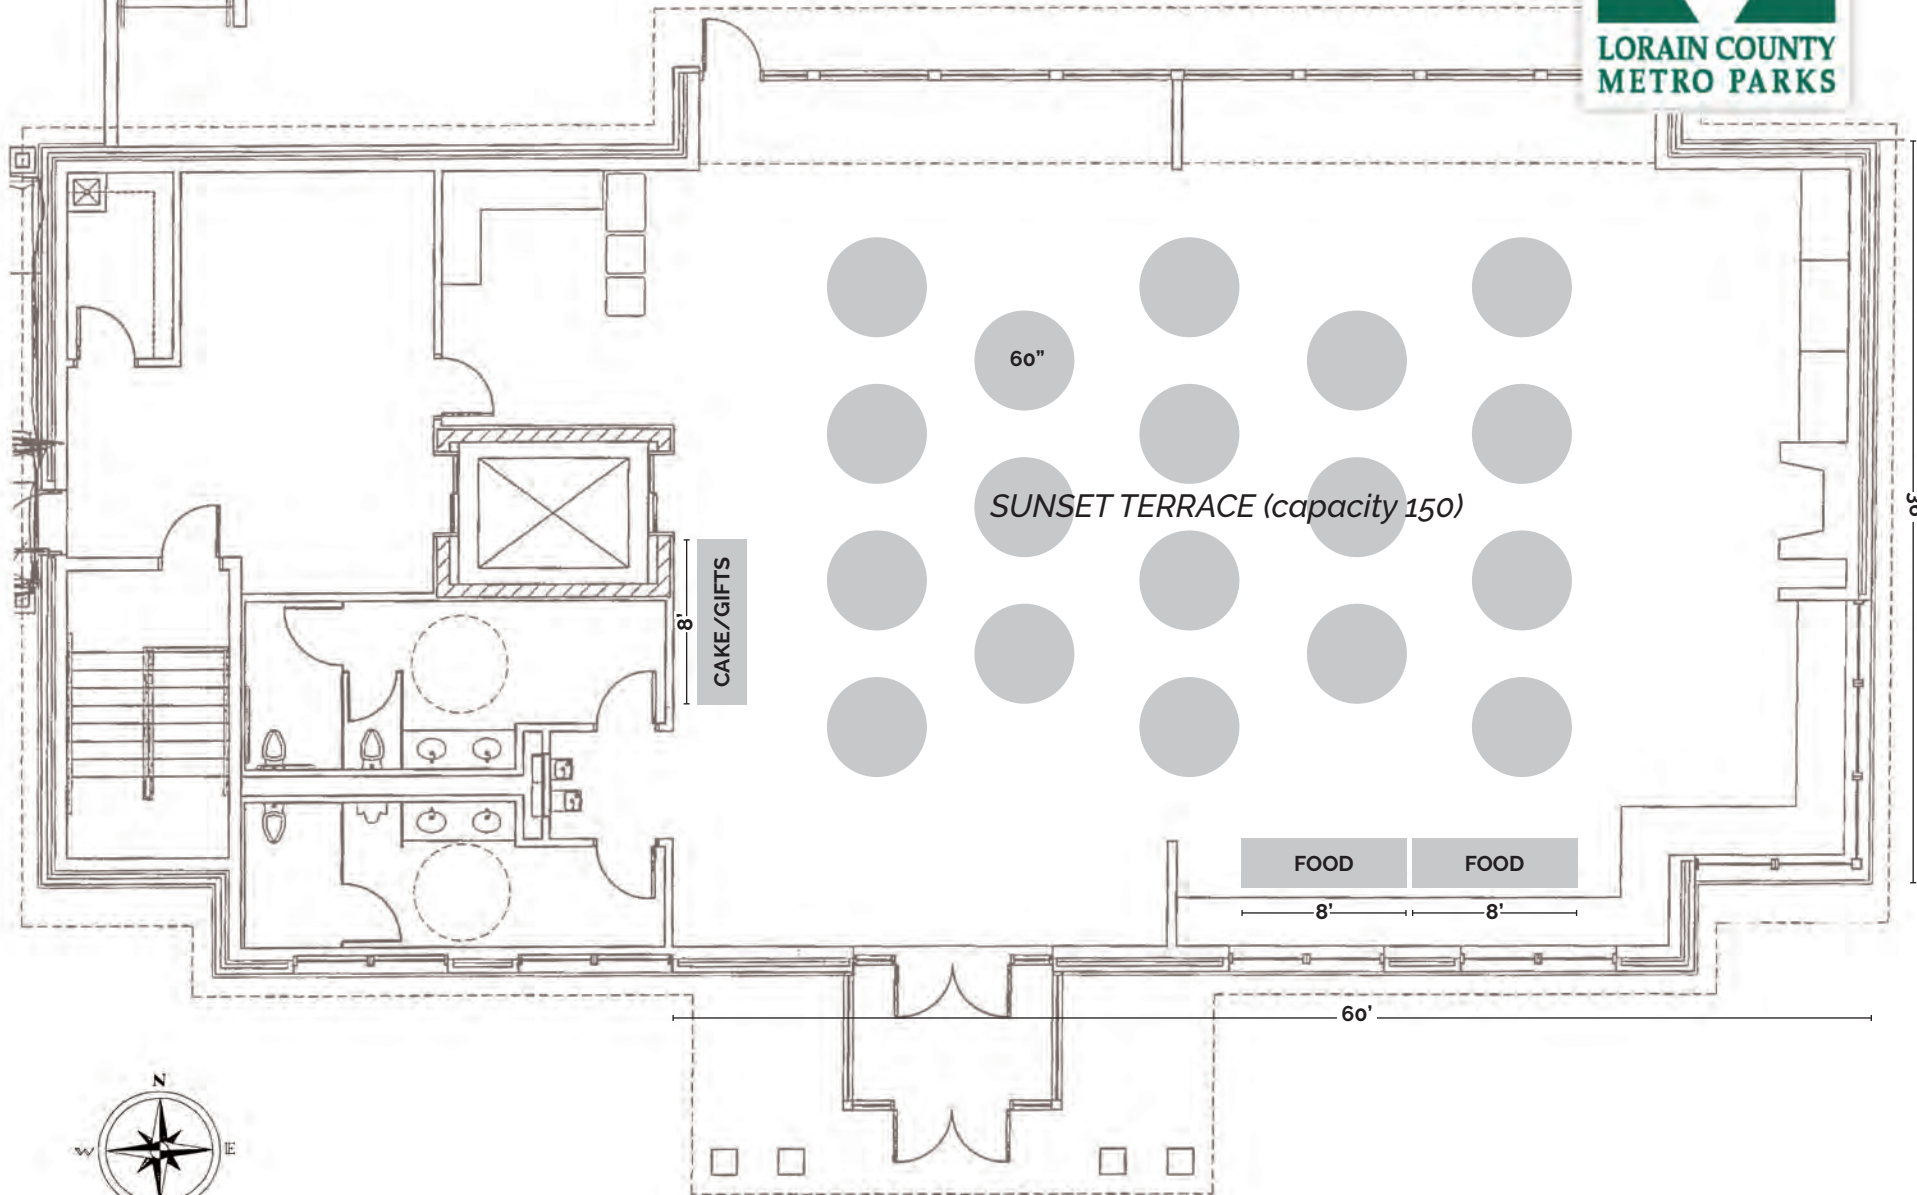

36'

MAIN ENTRANCE

SUNSET TERRACE TABLE LAYOUT SETUP #4

LAKEVIEW
PARK

LORAIN COUNTY
METRO PARKS

BACK PATIO

60"

SUNSET TERRACE (capacity 150)

CAKE/GIFTS

HEAD

TABLE

FOOD

FOOD

60'

36'

MAIN ENTRANCE

SUNSET TERRACE TABLE LAYOUT SETUP #5

LAKEVIEW
PARK

LORAIN COUNTY
METRO PARKS

BACK PATIO

60"

SUNSET TERRACE (capacity 150)

8'
CAKE/GIFTS

FOOD

FOOD

8'

8'

60'

36'

MAIN ENTRANCE