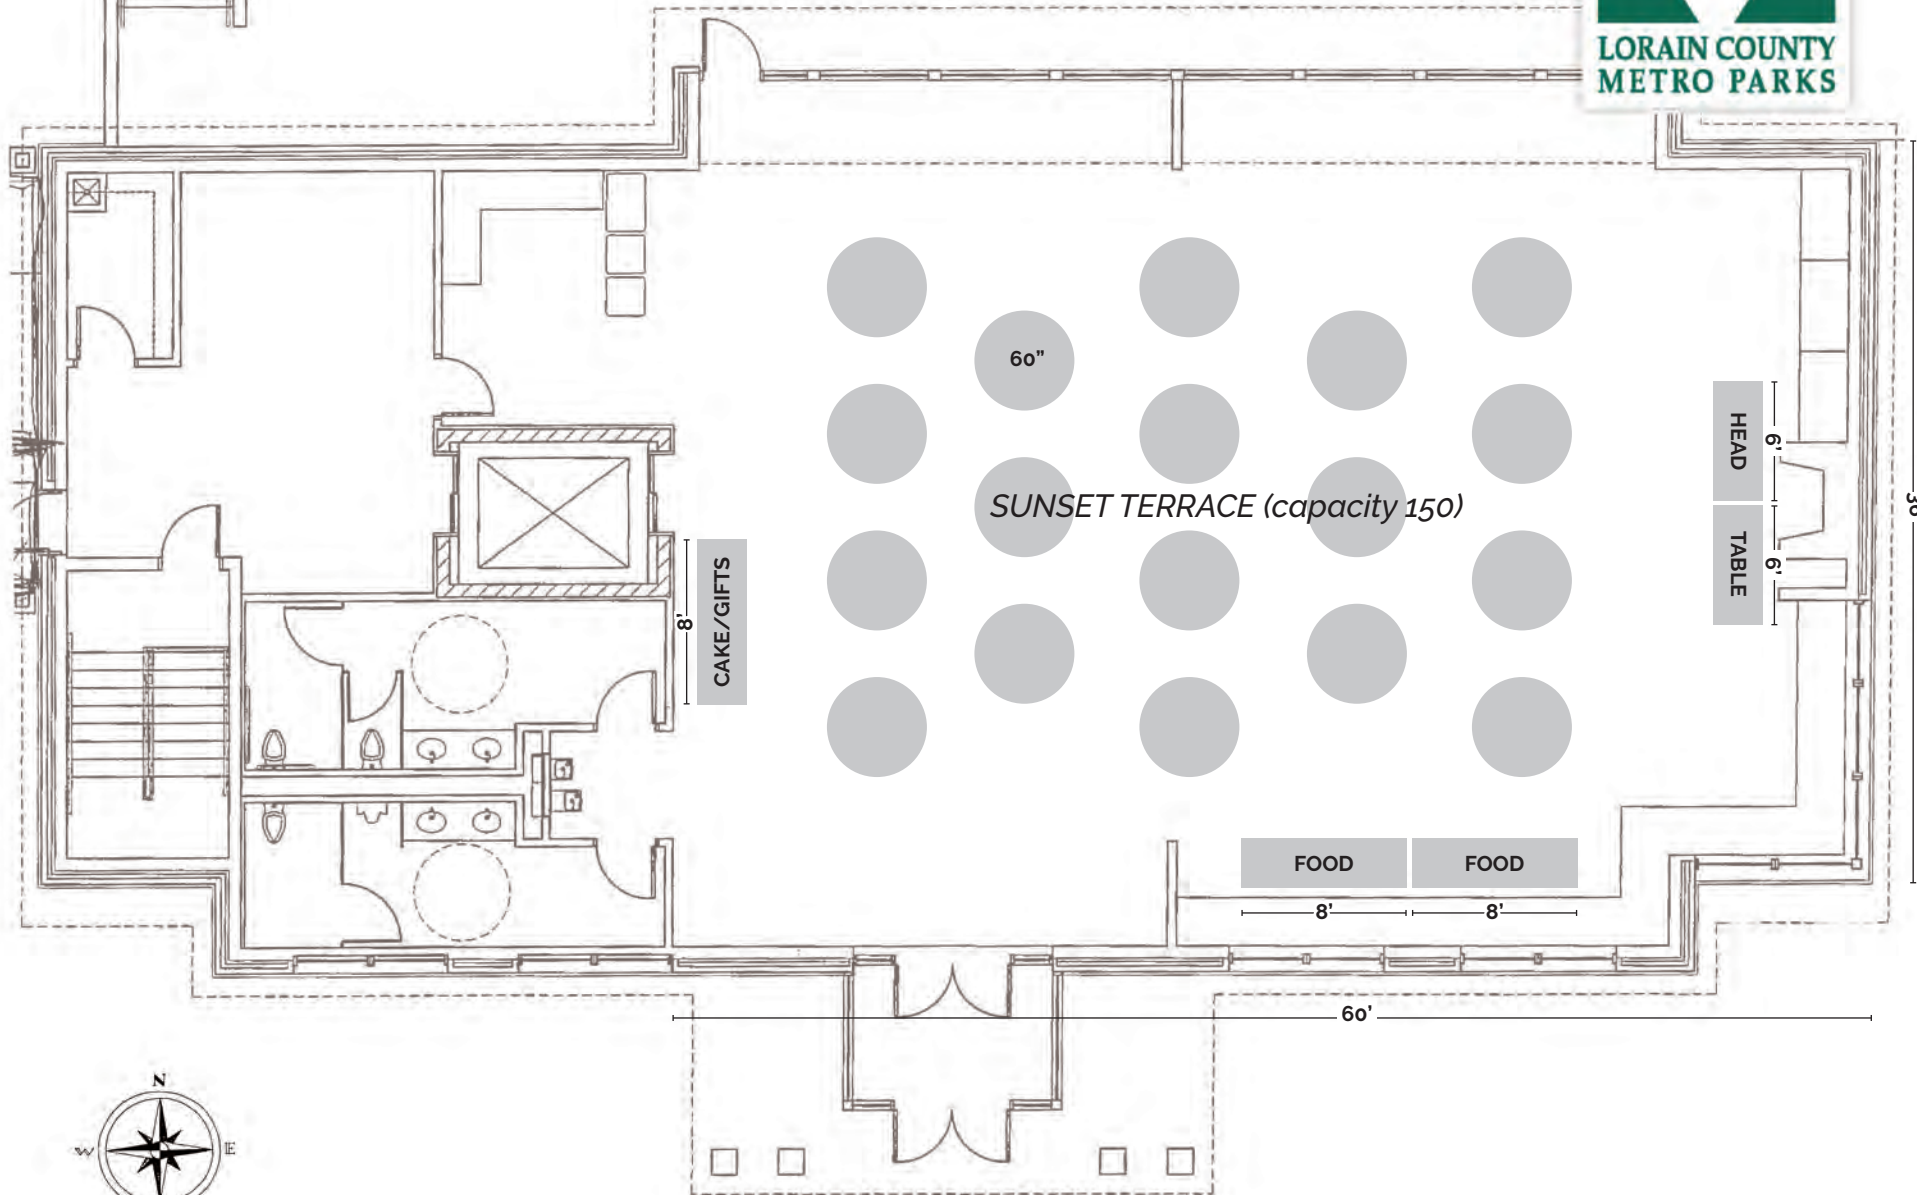

36'

MAIN ENTRANCE

SUNSET TERRACE TABLE LAYOUT SETUP #4

LAKEVIEW
PARK

LORAIN COUNTY
METRO PARKS

BACK PATIO

60"

SUNSET TERRACE (capacity 150)

CAKE/GIFTS

HEAD

TABLE

FOOD

FOOD

60'

36'

MAIN ENTRANCE

SUNSET TERRACE TABLE LAYOUT SETUP #5

LAKEVIEW
PARK

LORAIN COUNTY
METRO PARKS

BACK PATIO

60"

SUNSET TERRACE (capacity 150)

8'
CAKE/GIFTS

FOOD

FOOD

8'

8'

60'

36'

MAIN ENTRANCE