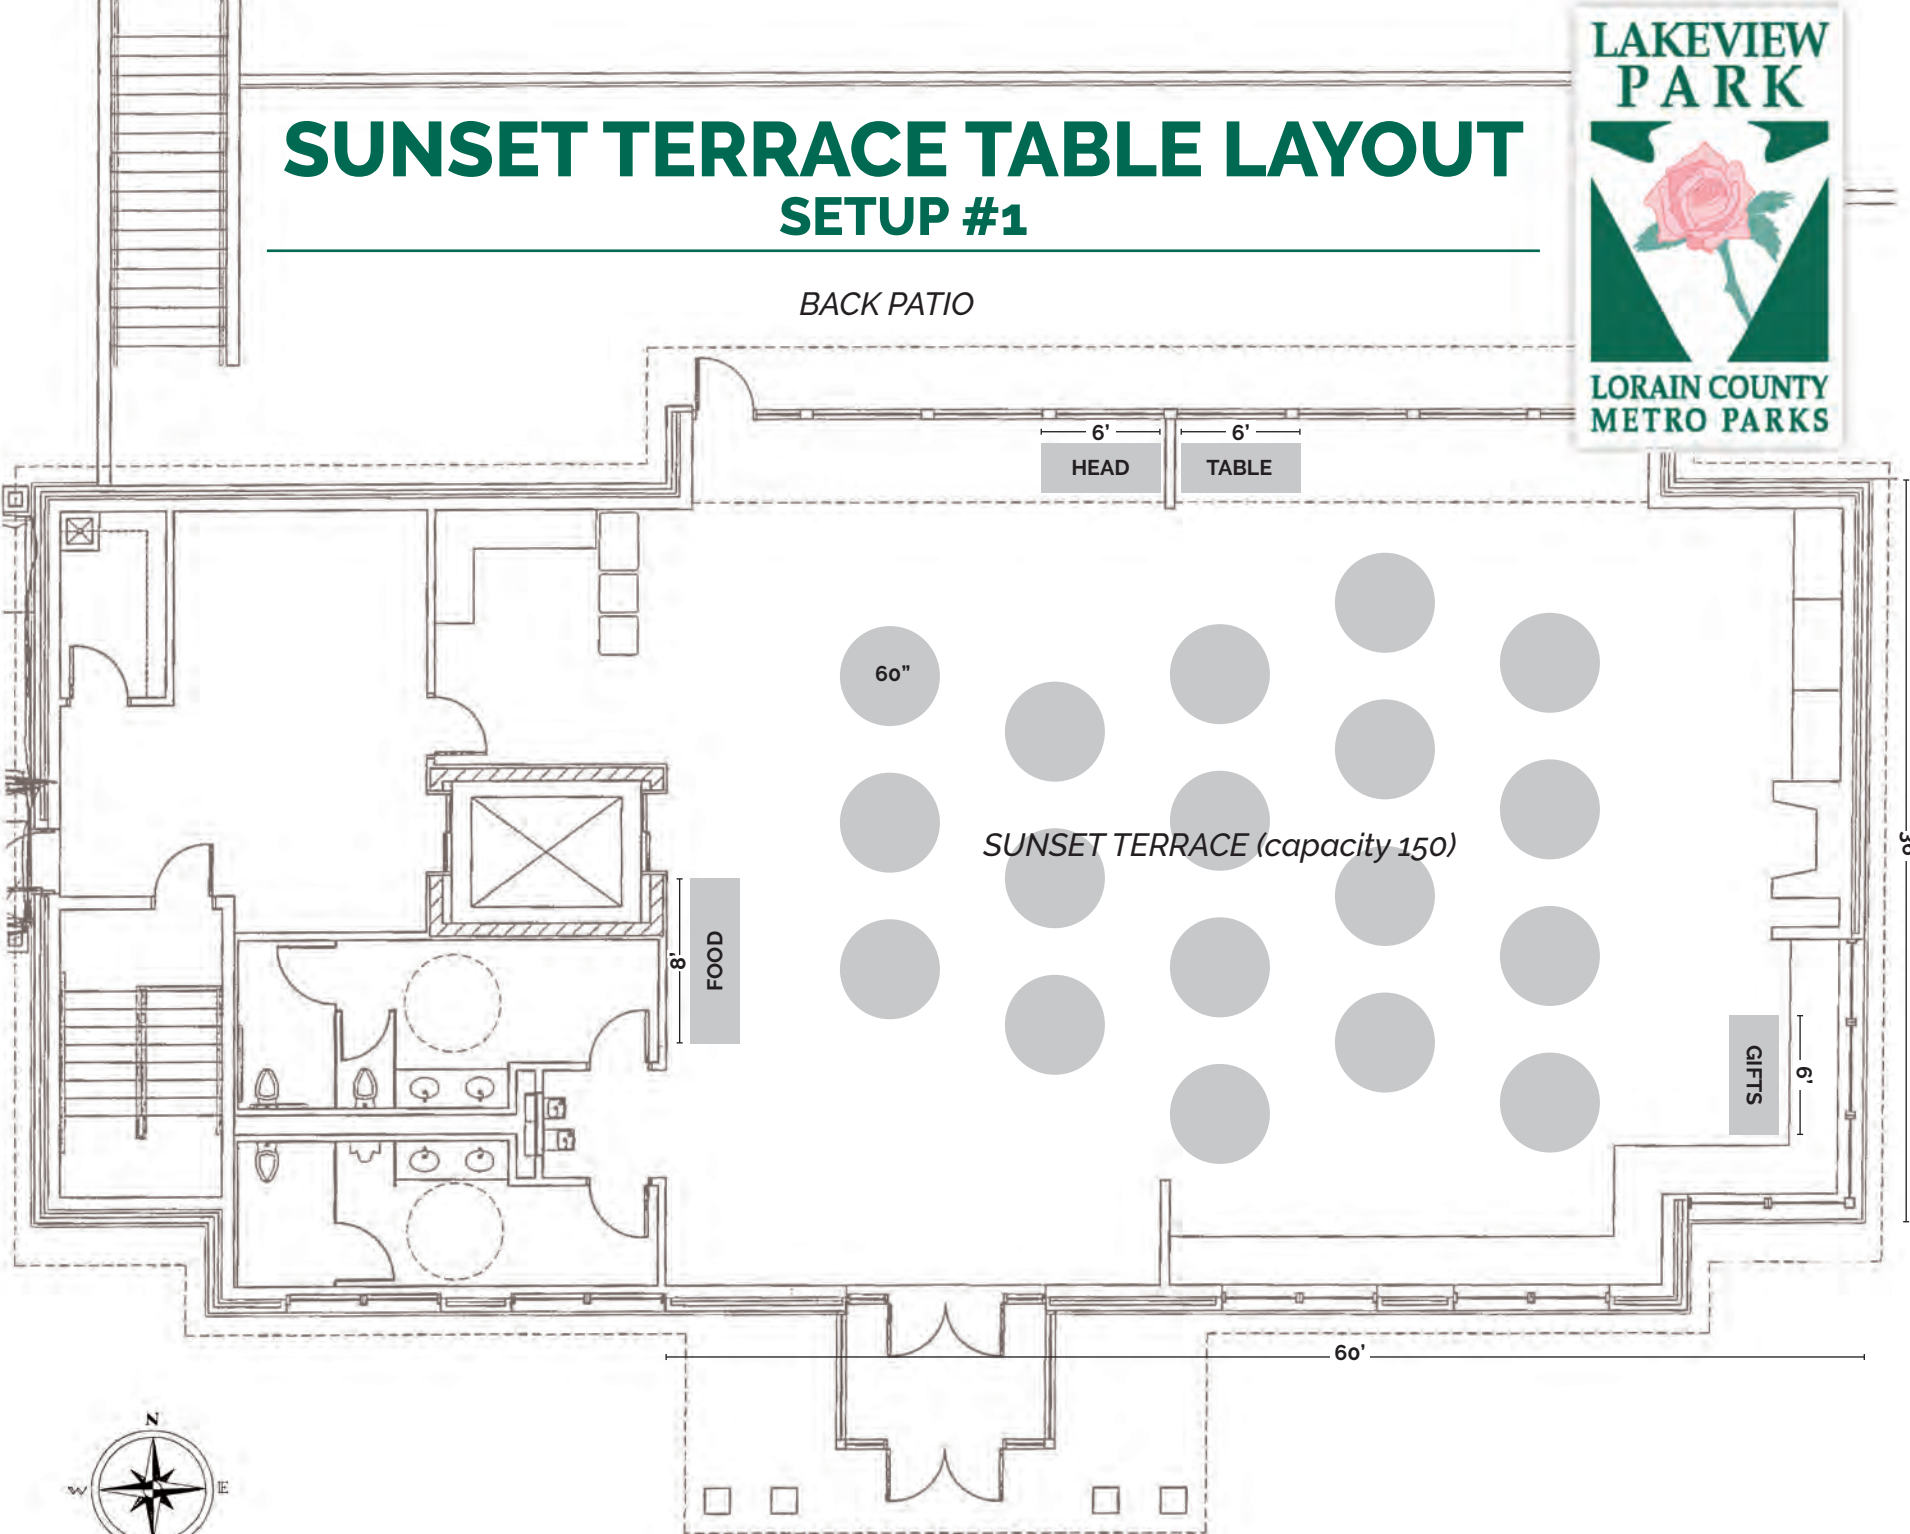

6' GIFTS

60'

36'

MAIN ENTRANCE

SUNSET TERRACE TABLE LAYOUT SETUP #2

LAKEVIEW
PARK

LORAIN COUNTY
METRO PARKS

BACK PATIO

MAIN ENTRANCE

SUNSET TERRACE TABLE LAYOUT SETUP #3

LAKEVIEW
PARK

LORAIN COUNTY
METRO PARKS

BACK PATIO

6'
HEAD

6'
TABLE

60"

36'

MAIN ENTRANCE

SUNSET TERRACE TABLE LAYOUT SETUP #4

LAKEVIEW
PARK

LORAIN COUNTY
METRO PARKS

BACK PATIO

60"

SUNSET TERRACE (capacity 150)

FOOD

8'

8'

60'

36'

MAIN ENTRANCE