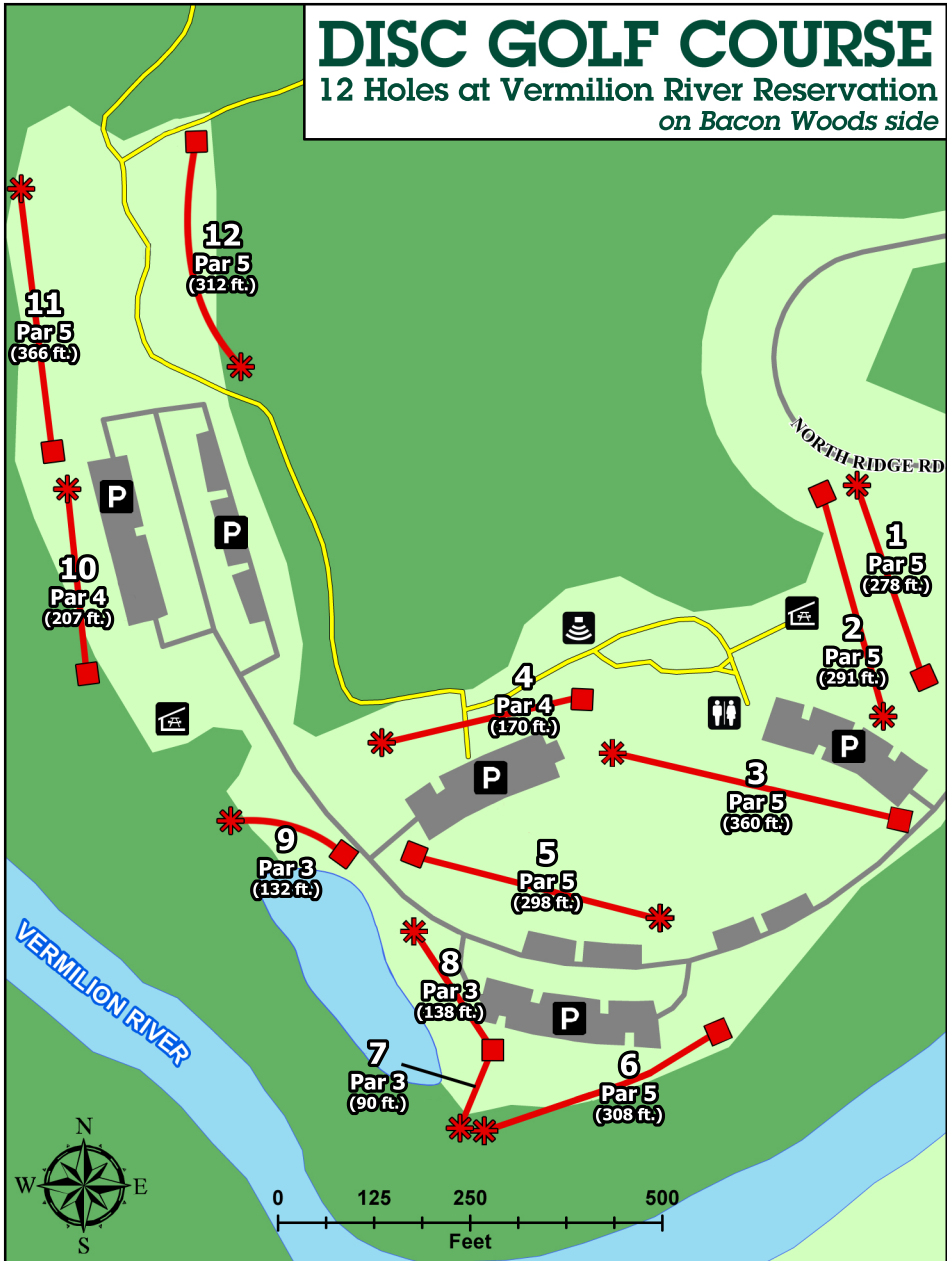

# DISC GOLF COURSE

12 Holes at Vermilion River Reservation  
on Bacon Woods side

VERMILION RIVER RESERVATION

LORAIN COUNTY METRO PARKS

## SYMBOLS

- |  |  |
|--|--|
|  Basket   |  Forest       |
|  Tee      |  Open / Field |
|  Fairways |  Pond / River |
|  Trails   |  Roads        |

## AMENITIES

- |  |
|--|
|  Shelter      |
|  Parking      |
|  Restroom     |
|  Amphitheater |